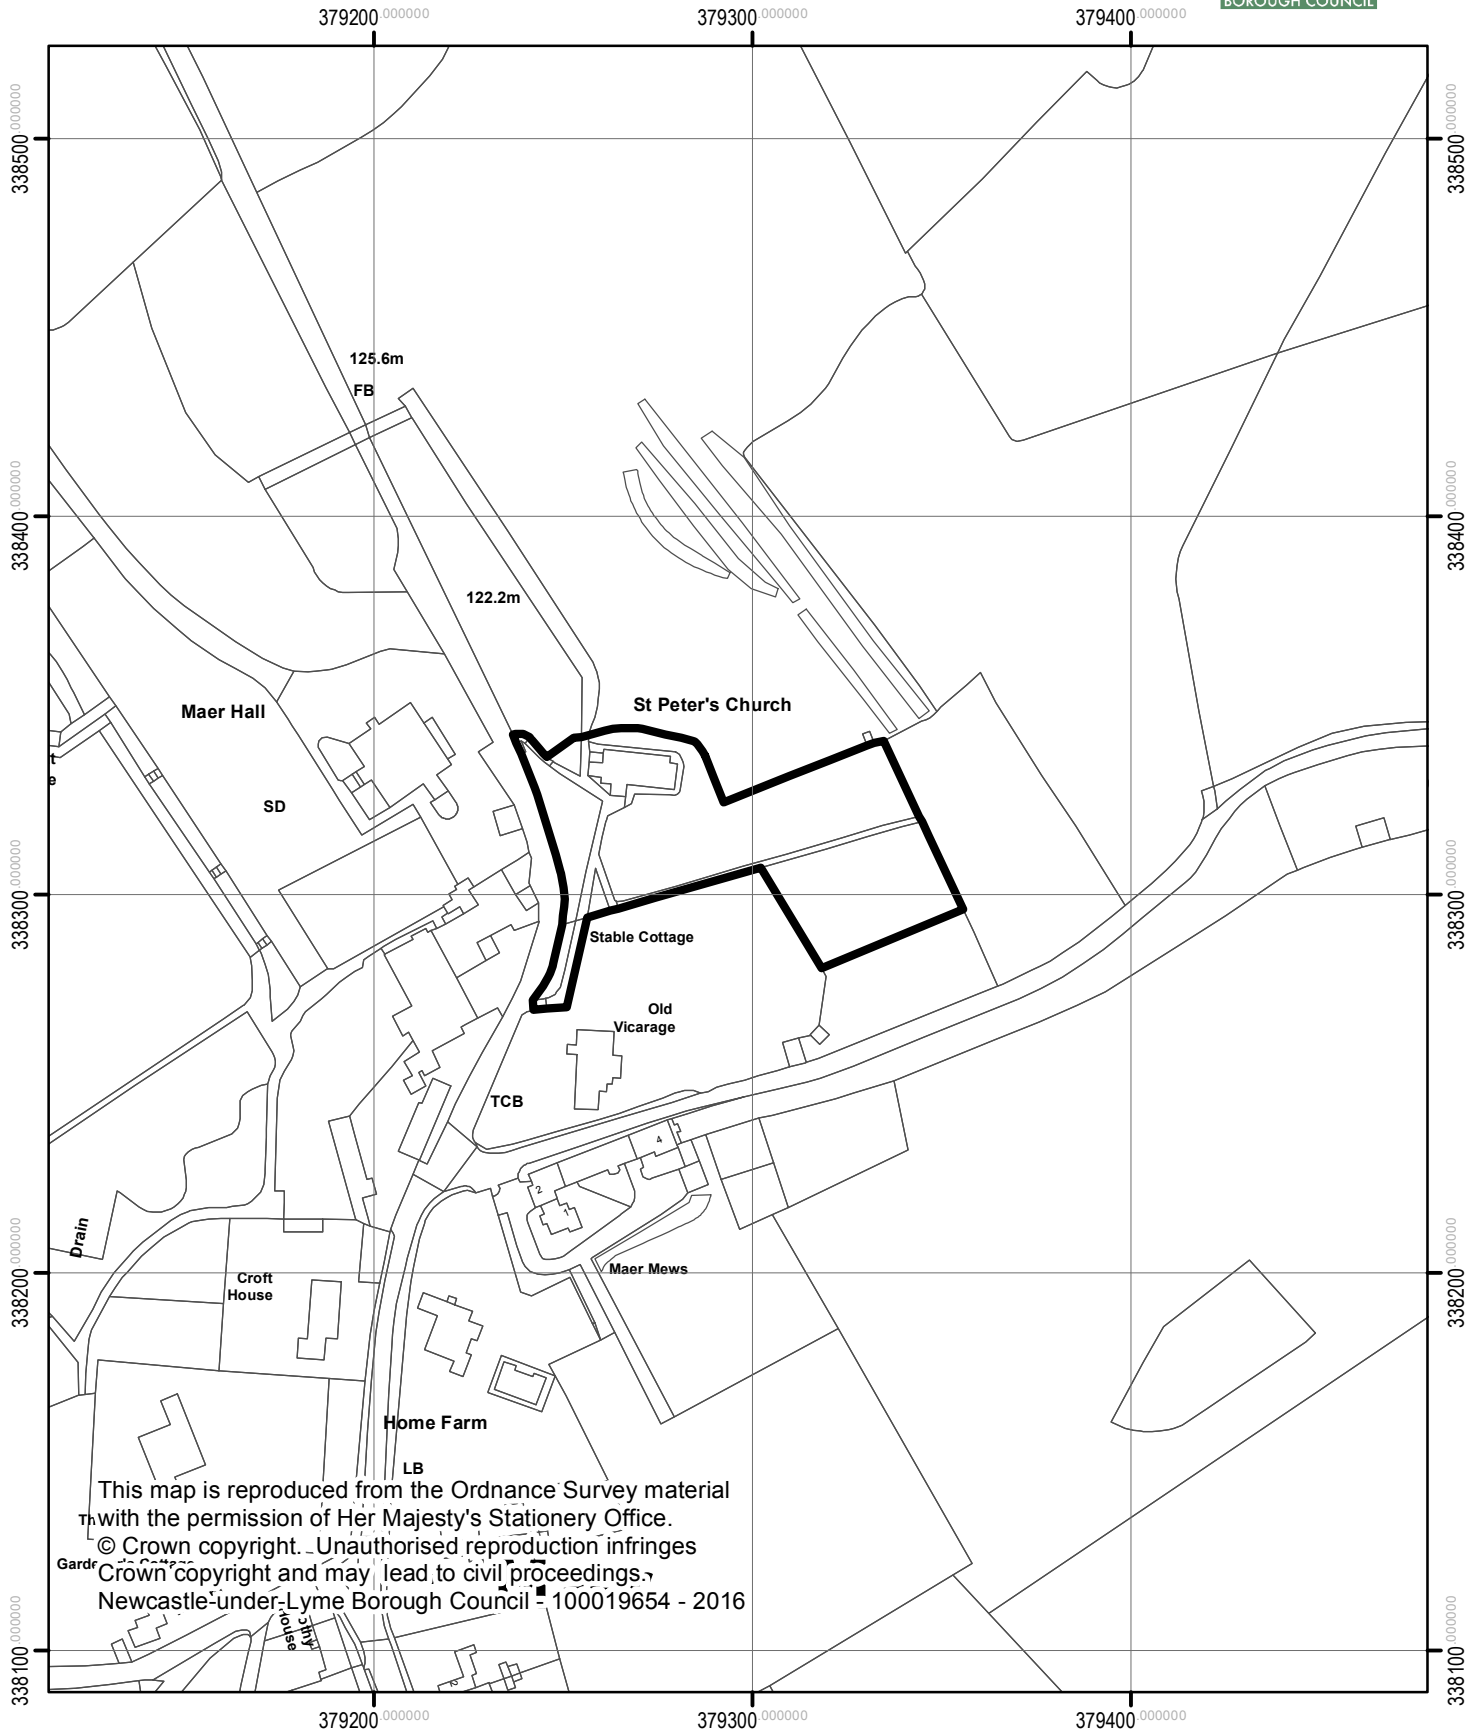

**St Peters Church  
Mae,r Newcastle Under Lyme,  
Staffordshire**

**17/00219/FUL**

**Newcastle under Lyme Borough Council  
Planning & Development Services  
Date 20.06.2017**

**1:2,000**